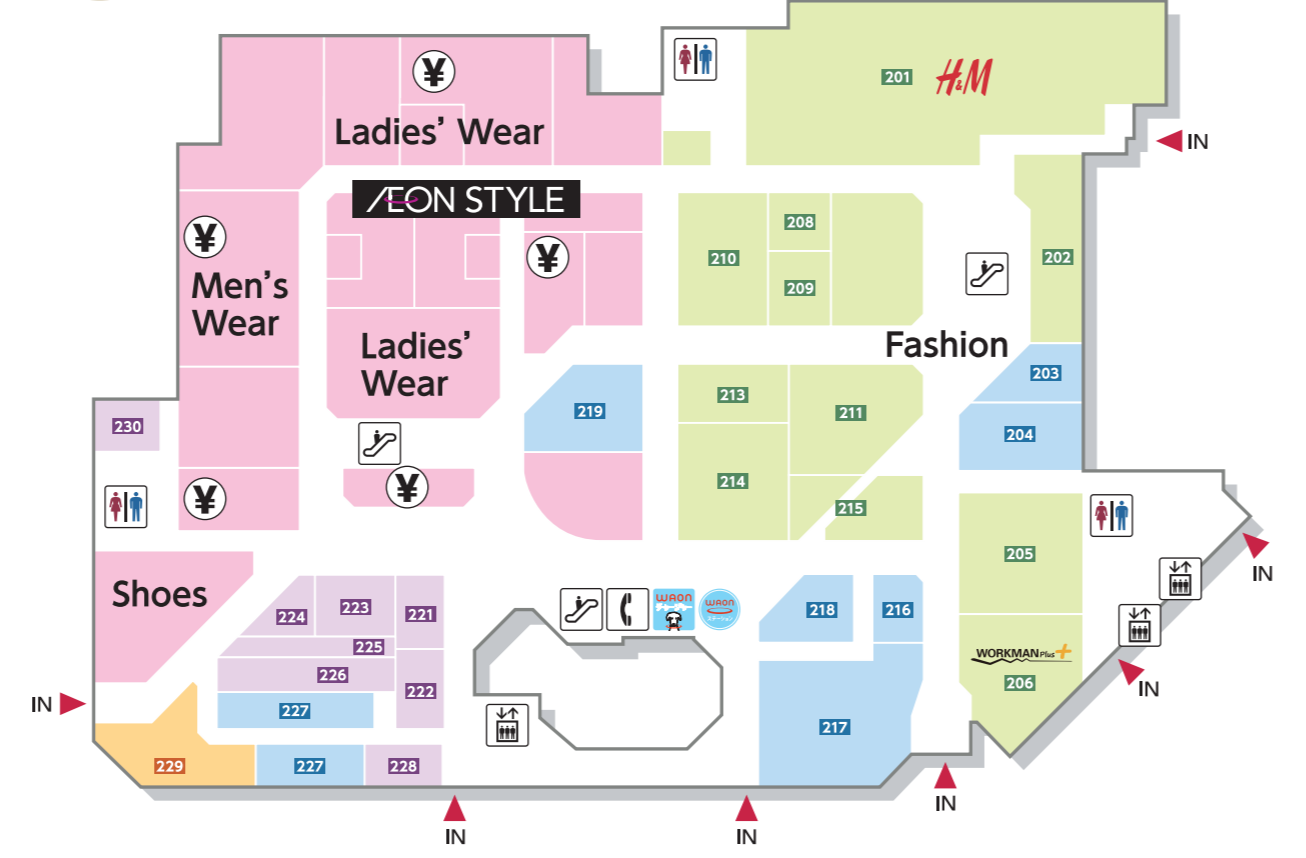

AEON	Fashion	Goods	Service	Gourmet	Amusement	Sports club
水旺	时尚 / 時尚	日用品	服务 / 服務	餐厅 / 餐廳	娱乐 / 娛樂	体育俱乐部 / 體育俱樂部
이온	패션	일용품	서비스	미식가 요리	여유조인트	스포츠 클럽

AEON Service Counter 服务柜台 / 服務檯 서비스 카운터	Cash register 出纳员 / 出納員 계산대	Restroom/Toilet 洗手间 / 洗手間 화장실	Multipurpose restroom 多功能廁所 / 多功能廁所 다목적 토일렛
Information 信息 정보메이션	Elevator 电梯 / 電梯 엘리베이터	Escalator 自动扶梯 / 自動扶梯 에스컬레이터	ATM 自动柜员机 / 自動櫃員機 ATM
Baby room 婴儿房 / 嬰兒房 수유실	Public telephone 公共电话 / 公共電話 공공전화	Coin locker 投币式储物柜 / 投幣式儲物櫃 코인락커	ID Photo 证件照 / 證件照 증명사진
Pick up & Drop Off station 快速柜 / 快速櫃 택배 사무함	AED 体外除颤器 / 體外除顫器 AED	Tax Free Counter 免税柜台 / 免稅檯 면세 카운터	Smoking area 吸烟室 / 吸煙室 흡연소

For more information

AEON SHIN-URAYASU Shopping Center
1-4-1 Irifune, Urayasu-shi, Chiba 279-0012
<http://www.aeon.jp/sc/shinurayasu/>

OPENING HOURS
1F: SUPER MARKET 8:00~23:00
1F-3F: Shopping 9:00~21:00
4F: Restaurant 11:00~25:00
Actual opening hours may differ from those mentioned above.

November, 2023

1F Food, Health & Beauty Care, Food Court

2F Fashion, Dresses & Accessories

3F Children's & Baby Goods, Housewares

4F Restaurant, Amusement, Sports Club

FLOOR & GOURMET GUIDE

ENGLISH
简体中文
繁体中文
한국어